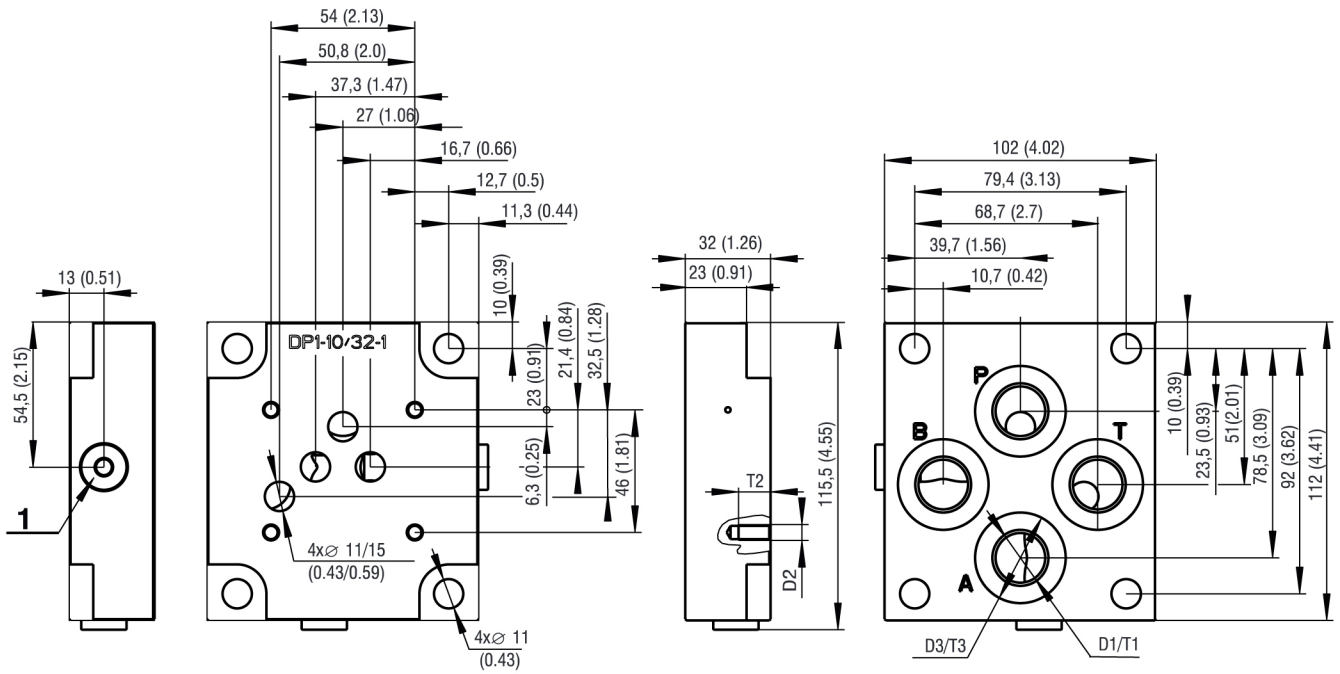

1 Plug M12x1.5 - 2 pcs.
(supplied with valve)

| Ordering code | D1 | T1 | D2 | T2 | D3 | T3 | Mass [kg (lbs)] |
|---------------|----------|-----------|----|-----------|------------|----------|-----------------|
| DP1-10/32-A1 | BSPP 1/2 | 14 (0.55) | M6 | 12 (0.47) | Ø34 (1.34) | 1 (0.04) | 2.3 (5.07) |